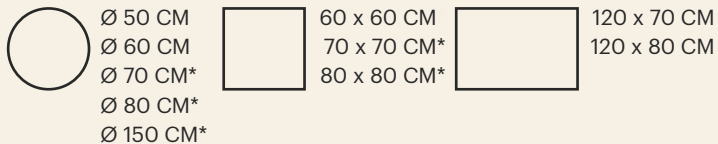

TEAK TABLE TOPS