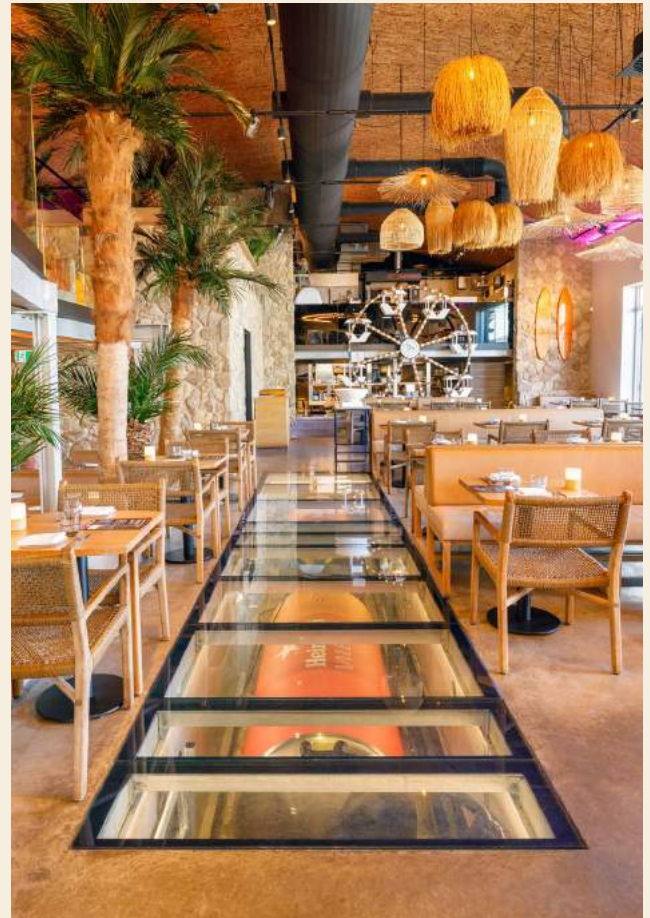

A TOUCH OF SPAIN IN THE PORT OF DEVENTER

Most notable in the interior is the nod to a bustling summer fair. Think of a carousel as a bar, a ferris wheel as a food elevator or a grab-and-go machine in the restroom. Not only mood creators, but these 'fair attractions' also create a lot of efficiency in the space. The furniture used for this project includes the Mera sofa and the Utah and Bergamo table bases.