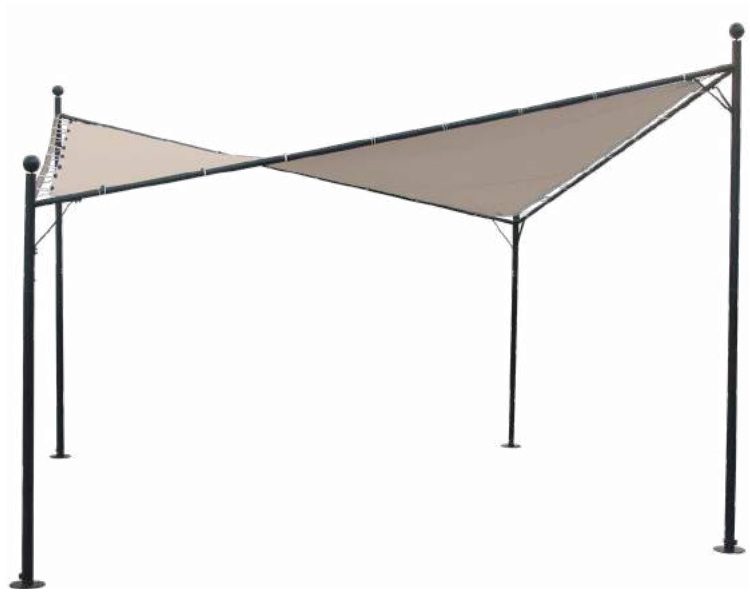

DISCOVER THE FESTA COLLECTION

Relax and enjoy under the modern and practical shade cloth Festa. With the help of the Festa tent you can create a wonderful shaded area on your terrace in a simple but stylish way.

TENT FESTA
400 x 400 CM
📦 | ●●●