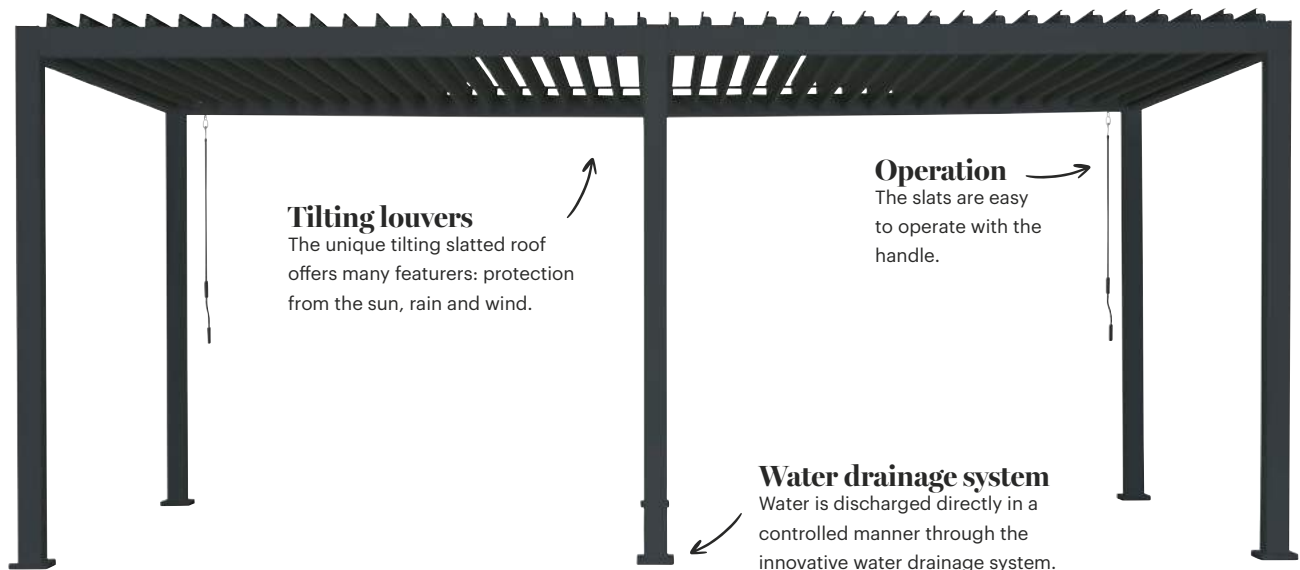

Tilting louvers
The unique tilting slatted roof offers many features: protection from the sun, rain and wind.

Operation
The slats are easy to operate with the handle.

Water drainage system
Water is discharged directly in a controlled manner through the innovative water drainage system.